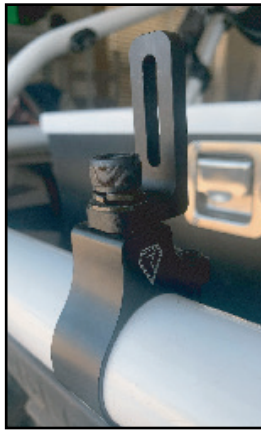

**ADVENTURE  
FURTHER®**

**INSTRUCTIONS FOR  
#73311-73316  
ASSAULT/KC CLAMP MOUNT  
55/90° UNIVERSAL CLAMPS**

*WARNING: Please read all instructions before beginning installation. These guidelines are provided in good faith to help prevent any issues arising from errors during installation. The manufacturer of this product shall not be held responsible for any user actions taken or not taken during installation. There are many details of the installation that are assumed to be general mechanical knowledge to experienced installers; which are not detailed in these instructions. These installation guidelines are intended to serve as professional recommendations and are not a step-by-step, fail-safe installation checklist. Selection of an experienced installer is the sole responsibility of the project owner.*

**Assault/KC Clamp  
Mount Kit Includes:**

- (2) - Mounts
- (4) - Bolts

**Tools Needed:**

- 1. Allen/Hex Keys

**INSTALLATION INSTRUCTIONS**

**Assault/KC Clamp Location Installation & Bracket Assembly**

1. Remove 3/16" bolts from clamp assembly, along with bolt cover (pictured)
2. Place the plastic bag (provided with the bolts in the mount kit) on the inner diameter of the clamp during install to prevent scratching the roll cage during installation (this can easily be removed once clamp is completely around the roll cage).
3. Re-install 3/16" bolts and bolt cover to secure the clamp in the correct position on the roll cage (Note: bolts must be tightened evenly to ensure proper fitment). Install 55° or 90° light bracket (provided in kit) utilizing the 10mm bolt, flat washer and lock washer as pictured below.

## Assault/KC Clamp Location Installation & Bracket Assembly

4. Install 55° or 90° light bracket (provided in kit) utilizing the 10mm bolt, flat washer and lock washer as pictured below.

5. The mounts are now ready to install your preferred KC light, or light bar. Pictured below are a few examples of applications