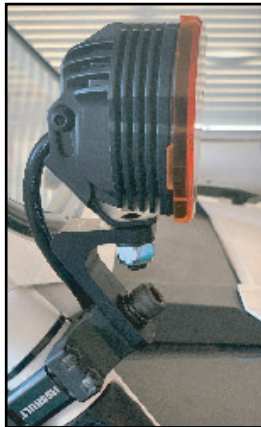

**ADVENTURE  
FURTHER®**

**INSTRUCTIONS FOR  
#73311-73316  
ASSAULT/KC CLAMP MOUNT  
55/90° UNIVERSAL CLAMPS**

*WARNING: Please read all instructions before beginning installation. These guidelines are provided in good faith to help prevent any issues arising from errors during installation. The manufacturer of this product shall not be held responsible for any user actions taken or not taken during installation. There are many details of the installation that are assumed to be general mechanical knowledge to experienced installers; which are not detailed in these instructions. These installation guidelines are intended to serve as professional recommendations and are not a step-by-step, fail-safe installation checklist. Selection of an experienced installer is the sole responsibility of the project owner.*

**Assault/KC Clamp  
Mount Kit Includes:**

- (2) - Mounts
- (4) - Bolts

**Tools Needed:**

- 1. Allen/Hex Keys

**INSTALLATION INSTRUCTIONS**

**Assault/KC Clamp Location Installation & Bracket Assembly**

1. Remove 3/16" bolts from clamp assembly, along with bolt cover (pictured)
2. Place the plastic bag (provided with the bolts in the mount kit) on the inner diameter of the clamp during install to prevent scratching the roll cage during installation (this can easily be removed once clamp is completely around the roll cage).
3. Re-install 3/16" bolts and bolt cover to secure the clamp in the correct position on the roll cage (Note: bolts must be tightened evenly to ensure proper fitment). Install 55° or 90° light bracket (provided in kit) utilizing the 10mm bolt, flat washer and lock washer as pictured below.

## Assault/KC Clamp Location Installation & Bracket Assembly

4. Install 55° or 90° light bracket (provided in kit) utilizing the 10mm bolt, flat washer and lock washer as pictured below.

5. The mounts are now ready to install your preferred KC light, or light bar. Pictured below are a few examples of applications