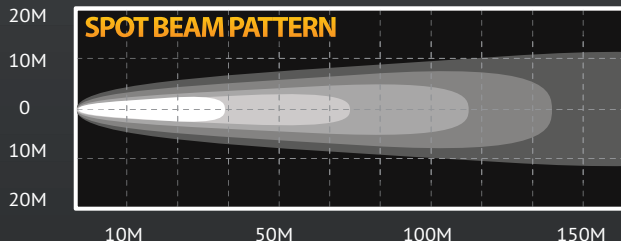

KC HiLITES

APOLLO PRO 5" SPOT

5" APOLLO PRO SPOT BEAM

**55
Watt**

FEATURES

- 55-Watt Halogen Bulb
- 72,000 Candlepower
- Tough 5" Diameter Black Polymax Housing with Built-In Protective Stone Guard
- Computer Designed Polished Reflector
- Optical Quality Glass Lens
- Flat, Space Efficient Profile
- Two Axis Mount for Easy & Accurate Aiming
- Pair Packs Include Pre-Terminated Relay Wiring Harness with Waterproof Connectors
- For Off-Road Use Only

PHOTOMETRICS

PERFORMANCE

DIMENSIONS

#450 - Spot

KC APOLLO PRO 5 INCH SPOT

Pair Pack	Single Light	Beam							
Part #	Part #	Beam Type/Color	Finish	Watts	Candlepower	Width	Height	Depth	
450	1450	Spot - Clear	Black	55	72,000	4.875"	5.50"	3.375"	