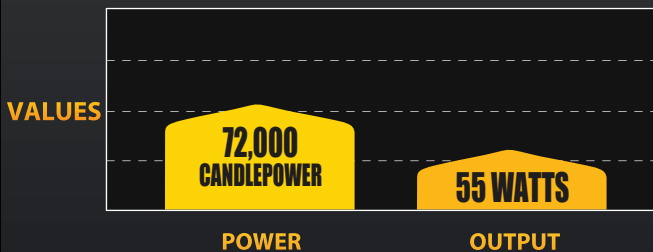

KC HiLITES

APOLLO PRO 5" SPOT

5" APOLLO PRO SPOT BEAM

**55
Watt**

FEATURES

- 55-Watt Halogen Bulb
- 72,000 Candlepower
- Tough 5" Diameter Black Polymax Housing with Built-In Protective Stone Guard
- Computer Designed Polished Reflector
- Optical Quality Glass Lens
- Flat, Space Efficient Profile
- Two Axis Mount for Easy & Accurate Aiming
- Pair Packs Include Pre-Terminated Relay Wiring Harness with Waterproof Connectors
- For Off-Road Use Only

PHOTOMETRICS

PERFORMANCE

DIMENSIONS

#450 - Spot

KC APOLLO PRO 5 INCH SPOT

Pair Pack	Single Light	Beam							
Part #	Part #	Beam Type/Color	Finish	Watts	Candlepower	Width	Height	Depth	
450	1450	Spot - Clear	Black	55	72,000	4.875"	5.50"	3.375"	