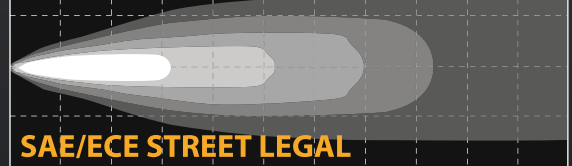

KC HiLITES

GRAVITY® LED G6 Optical Inserts

GRAVITY® LED G6 Optical Inserts

**20
Watt**

FEATURES

Three Models Available:

- **SAE J581 & ECE-R112 CERTIFIED STREET LEGAL**
Gravity® LED G6 Optical Insert Driving Beam– #42054:
Each Light Rated at: 20-Watt; 2,300 Lumens;
1,310 LUX @ 10 Meters; 131,000 Candela; Beam
Distance - 724M
- Gravity® LED G6 Spot Beam Insert – #42134:
Each Light Rated at: 20-Watt; 2,300 Lumens;
2,150 LUX @ 10 Meters; 215,000 Candela; Beam
Distance - 927M
- Gravity® LED G6 Wide-40 Beam Insert – #42056:
Each Light Rated at: 20-Watt; 2,300 Lumens;
390 LUX @ 10 Meters; 39,000 Candela; Beam
Distance - 395M
- Patented Gravity® Reflective Diode (GRD) technology
yields more controlled and farther reaching light beams
- 2 x Cree LEDs each light
- 5,000K Color Temperature
- IP 68 Rated, Fully self contained and sealed LED light
housing
- Fits all 6" Halogen KC Daylighter® and Pro-Sport
Housings
- Protected Against EMI Interference
- Backed by our 23 - Year Warranty

KC Gravity® LED G6 Optical Inserts

Pair Pack Part #	Single Light Part #	Model / Description	Beam Pattern	Beam Distance (m)	Watts	Volts	Lumens	Width	Height	Depth
42054	42053	Gravity LED G6 Optical Insert	Driving - Clear	724	20	9 - 32	2,300	5.66"	5.66"	3.32"
42134	42133	Gravity LED G6 Optical Insert	Spot - Clear	927	20	9 - 32	2,300	5.66"	5.66"	3.32"
42056	42055	Gravity LED G6 Optical Insert	Wide-40 - Clear	395	20	9 - 32	2,300	5.66"	5.66"	3.32"

PHOTOMETRICS

Total beam distance with 0.25 LUX - 927m

SPOT BEAM PATTERN

100M 300M 500M 700M

Total beam distance with 0.25 LUX - 724m

DRIVING BEAM PATTERN

150M 300M 450M 600M

SAE/ECE STREET LEGAL