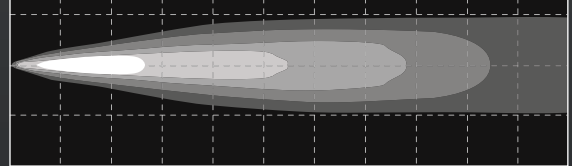

KC HiLITES

GRAVITY® LED G6 Optical Inserts

GRAVITY® LED G6 Optical Inserts

**20
Watt**

FEATURES

Three Models Available:

- **SAE J581 & ECE-R112 CERTIFIED STREET LEGAL**
Gravity® LED G6 Optical Insert Driving Beam– #42054:
Each Light Rated at: 20-Watt; 2,300 Lumens;
1,310 LUX @ 10 Meters; 131,000 Candela; Beam
Distance - 724M
- Gravity® LED G6 Spot Beam Insert – #42134:
Each Light Rated at: 20-Watt; 2,300 Lumens;
2,150 LUX @ 10 Meters; 215,000 Candela; Beam
Distance - 927M
- Gravity® LED G6 Wide-40 Beam Insert – #42056:
Each Light Rated at: 20-Watt; 2,300 Lumens;
390 LUX @ 10 Meters; 39,000 Candela; Beam
Distance - 395M
- Patented Gravity® Reflective Diode (GRD) technology
yields more controlled and farther reaching light beams
- 2 x Cree LEDs each light
- 5,000K Color Temperature
- IP 68 Rated, Fully self contained and sealed LED light
housing
- Fits all 6" Halogen KC Daylighter® and Pro-Sport
Housings
- Protected Against EMI Interference
- Backed by our 23 - Year Warranty

KC Gravity® LED G6 Optical Inserts

Pair Pack Part #	Single Light Part #	Model / Description	Beam Pattern	Beam Distance (m)	Watts	Volts	Lumens	Width	Height	Depth
42054	42053	Gravity LED G6 Optical Insert	Driving - Clear	724	20	9 - 32	2,300	5.66"	5.66"	3.32"
42134	42133	Gravity LED G6 Optical Insert	Spot - Clear	927	20	9 - 32	2,300	5.66"	5.66"	3.32"
42056	42055	Gravity LED G6 Optical Insert	Wide-40 - Clear	395	20	9 - 32	2,300	5.66"	5.66"	3.32"

PHOTOMETRICS

Total beam distance with 0.25 LUX - 927m

SPOT BEAM PATTERN

100M 300M 500M 700M

Total beam distance with 0.25 LUX - 724m

DRIVING BEAM PATTERN

150M 300M 450M 600M

SAE/ECE STREET LEGAL

Total beam distance with 0.25 LUX - 395m

WIDE-40 BEAM PATTERN

100M 300M 450M 600M

DIMENSIONS