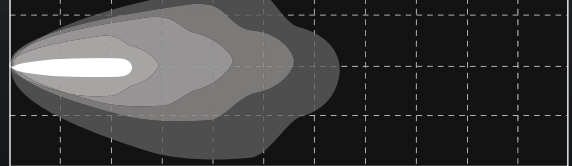

KC HiLITES

GRAVITY® LED G6 Optical Inserts

GRAVITY® LED G6 Optical Inserts

**20
Watt**

FEATURES

Three Models Available:

- **SAE J581 & ECE-R112 CERTIFIED STREET LEGAL**
Gravity® LED G6 Optical Insert Driving Beam– #42054:
Each Light Rated at: 20-Watt; 2,300 Lumens;
1,310 LUX @ 10 Meters; 131,000 Candela; Beam
Distance - 724M
- Gravity® LED G6 Spot Beam Insert – #42134:
Each Light Rated at: 20-Watt; 2,300 Lumens;
2,150 LUX @ 10 Meters; 215,000 Candela; Beam
Distance - 927M
- Gravity® LED G6 Wide-40 Beam Insert – #42056:
Each Light Rated at: 20-Watt; 2,300 Lumens;
390 LUX @ 10 Meters; 39,000 Candela; Beam
Distance - 395M
- Patented Gravity® Reflective Diode (GRD) technology
yields more controlled and farther reaching light beams
- 2 x Cree LEDs each light
- 5,000K Color Temperature
- IP 68 Rated, Fully self contained and sealed LED light
housing
- Fits all 6" Halogen KC Daylighter® and Pro-Sport
Housings
- Protected Against EMI Interference
- Backed by our 23 - Year Warranty

KC Gravity® LED G6 Optical Inserts

Pair Pack Part #	Single Light Part #	Model / Description	Beam Pattern	Beam Distance (m)	Watts	Volts	Lumens	Width	Height	Depth
42054	42053	Gravity LED G6 Optical Insert	Driving - Clear	724	20	9 - 32	2,300	5.66"	5.66"	3.32"
42134	42133	Gravity LED G6 Optical Insert	Spot - Clear	927	20	9 - 32	2,300	5.66"	5.66"	3.32"
42056	42055	Gravity LED G6 Optical Insert	Wide-40 - Clear	395	20	9 - 32	2,300	5.66"	5.66"	3.32"

PHOTOMETRICS

Total beam distance with 0.25 LUX - 927m

SPOT BEAM PATTERN

100M 300M 500M 700M

Total beam distance with 0.25 LUX - 724m

DRIVING BEAM PATTERN

150M 300M 450M 600M

SAE/ECE STREET LEGAL

Total beam distance with 0.25 LUX - 395m

WIDE-40 BEAM PATTERN

100M 300M 450M 600M

DIMENSIONS