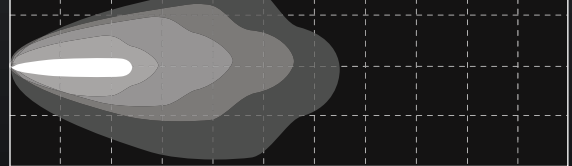

WIDE-40 BEAM PATTERN