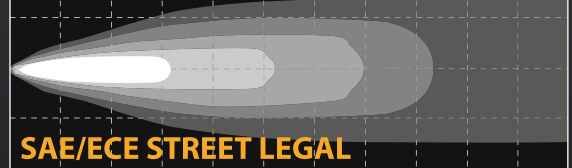

KC HiLITES

GRAVITY® LED G6 Optical Inserts

GRAVITY® LED G6 Optical Inserts

**20
Watt**

FEATURES

Three Models Available:

- **SAE J581 & ECE-R112 CERTIFIED STREET LEGAL**
Gravity® LED G6 Optical Insert Driving Beam– #42054:
Each Light Rated at: 20-Watt; 2,300 Lumens;
1,310 LUX @ 10 Meters; 131,000 Candela; Beam
Distance - 724M
- Gravity® LED G6 Spot Beam Insert – #42134:
Each Light Rated at: 20-Watt; 2,300 Lumens;
2,150 LUX @ 10 Meters; 215,000 Candela; Beam
Distance - 927M
- Gravity® LED G6 Wide-40 Beam Insert – #42056:
Each Light Rated at: 20-Watt; 2,300 Lumens;
390 LUX @ 10 Meters; 39,000 Candela; Beam
Distance - 395M
- Patented Gravity® Reflective Diode (GRD) technology
yields more controlled and farther reaching light beams
- 2 x Cree LEDs each light
- 5,000K Color Temperature
- IP 68 Rated, Fully self contained and sealed LED light
housing
- Fits all 6" Halogen KC Daylighter® and Pro-Sport
Housings
- Protected Against EMI Interference
- Backed by our 23 - Year Warranty

KC Gravity® LED G6 Optical Inserts

Pair Pack Part #	Single Light Part #	Model / Description	Beam Pattern	Beam Distance (m)	Watts	Volts	Lumens	Width	Height	Depth
42054	42053	Gravity LED G6 Optical Insert	Driving - Clear	724	20	9 - 32	2,300	5.66"	5.66"	3.32"
42134	42133	Gravity LED G6 Optical Insert	Spot - Clear	927	20	9 - 32	2,300	5.66"	5.66"	3.32"
42056	42055	Gravity LED G6 Optical Insert	Wide-40 - Clear	395	20	9 - 32	2,300	5.66"	5.66"	3.32"

PHOTOMETRICS

Total beam distance with 0.25 LUX - 927m

SPOT BEAM PATTERN

100M 300M 500M 700M

Total beam distance with 0.25 LUX - 724m

DRIVING BEAM PATTERN

150M 300M 450M 600M

Total beam distance with 0.25 LUX - 395m