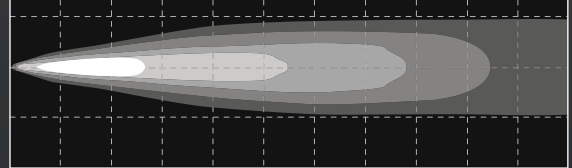

KC HiLITES

GRAVITY® LED G6 Optical Inserts

GRAVITY® LED G6 Optical Inserts

**20
Watt**

FEATURES

Three Models Available:

- **SAE J581 & ECE-R112 CERTIFIED STREET LEGAL**
Gravity® LED G6 Optical Insert Driving Beam– #42054:
Each Light Rated at: 20-Watt; 2,300 Lumens;
1,310 LUX @ 10 Meters; 131,000 Candela; Beam
Distance - 724M
- Gravity® LED G6 Spot Beam Insert – #42134:
Each Light Rated at: 20-Watt; 2,300 Lumens;
2,150 LUX @ 10 Meters; 215,000 Candela; Beam
Distance - 927M
- Gravity® LED G6 Wide-40 Beam Insert – #42056:
Each Light Rated at: 20-Watt; 2,300 Lumens;
390 LUX @ 10 Meters; 39,000 Candela; Beam
Distance - 395M
- Patented Gravity® Reflective Diode (GRD) technology
yields more controlled and farther reaching light beams
- 2 x Cree LEDs each light
- 5,000K Color Temperature
- IP 68 Rated, Fully self contained and sealed LED light
housing
- Fits all 6" Halogen KC Daylighter® and Pro-Sport
Housings
- Protected Against EMI Interference
- Backed by our 23 - Year Warranty

KC Gravity® LED G6 Optical Inserts

Pair Pack Part #	Single Light Part #	Model / Description	Beam Pattern	Beam Distance (m)	Watts	Volts	Lumens	Width	Height	Depth
42054	42053	Gravity LED G6 Optical Insert	Driving - Clear	724	20	9 - 32	2,300	5.66"	5.66"	3.32"
42134	42133	Gravity LED G6 Optical Insert	Spot - Clear	927	20	9 - 32	2,300	5.66"	5.66"	3.32"
42056	42055	Gravity LED G6 Optical Insert	Wide-40 - Clear	395	20	9 - 32	2,300	5.66"	5.66"	3.32"

PHOTOMETRICS

Total beam distance with 0.25 LUX - 927m

SPOT BEAM PATTERN

100M 300M 500M 700M

Total beam distance with 0.25 LUX - 724m

DRIVING BEAM PATTERN

150M 300M 450M 600M

Total beam distance with 0.25 LUX - 395m

WIDE-40 BEAM PATTERN

100M 300M 450M 600M

DIMENSIONS