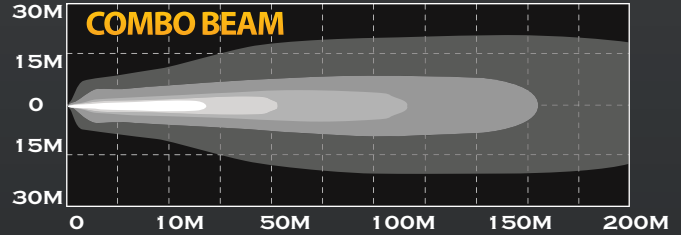

KC HiLITES

PRO6 LED Light Bar

PHOTOMETRICS

≈ Easy Straight to Radius

≈ Adjustable Linking System

≈ Turn-Key Install

DIMENSIONS

PRO6 LED Light Bar

FEATURES

Two Models Available:

- **5 Ring LED Light Bar**
Available for Universal #91306, and Polaris RZR #91309
Amp Draw: 8.15A
Candela: TBD
- **8 Ring LED Light Bar**
Available for Universal #91308, Jeep TJ #91312, Jeep JK #91313, and F150/SVT Raptor #91311
Amp Draw: 13.04A
Candela: TBD
- Powered by Gravity® LED G6 optical inserts – efficient, powerful, patented
- Patent-pending Infinity Ring™ system enables the conversion of the Pro6 from straight to radius*
- Signature KC modular design is expandable to different widths
- Multiple G6 beam patterns available – Spot, Driving, Wide-40
- Mounting design easily attaches to KC mounts
- Extremely high output with very low amperage draw
- Includes a deluxe Plug-N-Play wiring harness with 30 amp LED switch

* Patent-pending Infinity Ring™ #14/704,736

KC PRO6 LED Light Bar

Single Light Part #	Model / Description	Beam Pattern	Beam Distance (m)	Watts	Volts	LUX @10m	Lumens	A	B	C
91309	RZR - 5-Ring LED Light Bar	Combo	1,296	100W	9 - 32	4,200	12,260	3.32"	6.0"	32.87"
91306	Universal - 5-Ring LED Light Bar	Combo	1,296	100W	9 - 32	4,200	12,260	3.32"	6.0"	32.87"
91310	Yamaha YXZ - 6-Ring LED Light Bar	Combo	1,435	120W	9 - 32	5,150	14,712	3.32"	6.0"	39.12"
91316	CAN-AM - 6-Ring LED Light Bar	Combo	1,435	120W	9 - 32	5,150	14,712	3.32"	6.0"	39.12"
91312	Jeep TJ - 8-Ring LED Light Bar	Combo	1,637	160W	9 - 32	6,700	19,616	3.32"	6.0"	51.62"
91313	Jeep JK - 8-Ring LED Light Bar	Combo	1,637	160W	9 - 32	6,700	19,616	3.32"	6.0"	51.62"
91308	Universal - 8-Ring LED Light Bar	Combo	1,637	160W	9 - 32	6,700	19,616	3.32"	6.0"	51.62"
91311	F150 - 8-Ring LED Light Bar	Combo	1,637	160W	9 - 32	6,700	19,616	3.32"	6.0"	51.62"