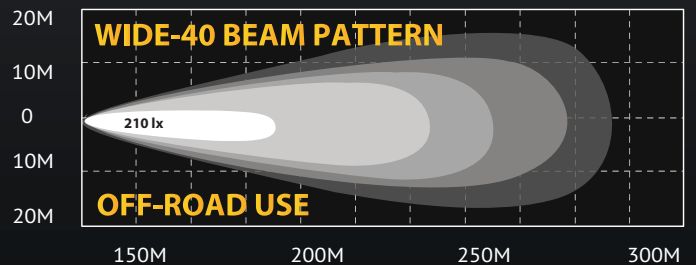

PHOTOMETRICS