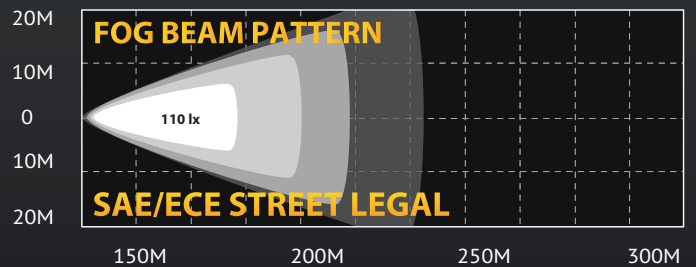

PHOTOMETRICS