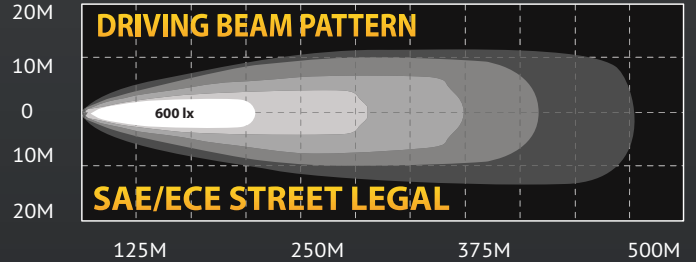

PHOTOMETRICS