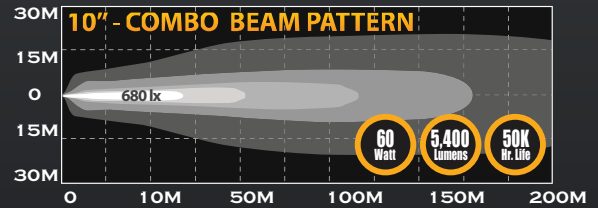

KC HiLITES

C-SERIES LED Light Bars

PHOTOMETRICS

C-SERIES LIGHT BARS

up to **300 Watt**

FEATURES

- Available in 6, 10, 20, 30, 40 and 50-Inch Models
- CREE 3-Watt XBD LEDs
- Combo Beam: 12° Spot & 30° Spread
- 6000K Color Temperature
- 50,000 Hour LED Life
- IP67 Rated Extruded Aluminum Housings with Die-Cast Mounting Brackets
- End Caps with GORE® Vent Membranes for Extreme Resistance to Moisture and Dust
- On-Board Thermal Management
- Operates on 9 to 32 Volts
- Includes Wiring Harness with Waterproof Connectors

DIMENSIONS

KC C-SERIES LIGHT BARS 6" - 50"

Part No.	Model / Description	Beam Pattern	No. of LEDs	Watts	Amps	Lumens	LUX @10M	Dimensions				
								A	B	C	D	E
314	C6 - 6" LED Light Bar	Combo	12	36	2.20	3,240	230	3.40"	3.09"	8.88"	7.38"	4.72"
316	C10 - 10" Amber LED Light Bar	Combo	20	60	3.60	5,400	275	3.40"	3.09"	12.88"	11.38"	4.72"
317	C20 - 20" Amber LED Light Bar	Combo	40	120	8.20	10,800	590	3.40"	3.09"	22.88"	21.38"	4.72"
334	C10 - 10" LED Light Bar	Combo	20	60	3.60	5,400	680	3.40"	3.09"	12.88"	11.38"	4.72"
335	C20 - 20" LED Light Bar	Combo	40	120	8.20	10,800	1,750	3.40"	3.09"	22.88"	21.38"	4.72"
336	C30 - 30" LED Light Bar	Combo	60	180	12.00	16,200	2,050	3.40"	3.09"	32.88"	31.38"	4.72"
337	C40 - 40" LED Light Bar	Combo	80	240	15.90	21,600	2,800	3.40"	3.09"	42.88"	41.38"	4.72"
338	C50 - 50" LED Light Bar	Combo	100	300	19.75	27,000	3,200	3.40"	3.09"	52.88"	51.38"	4.72"