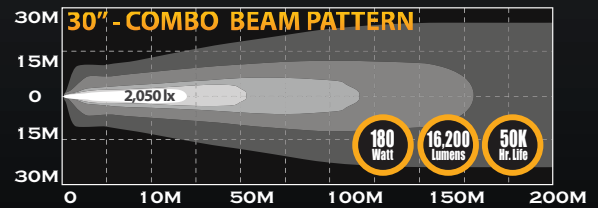

KC HiLITES

C-SERIES LED Light Bars

PHOTOMETRICS

C-SERIES LIGHT BARS

up to **300 Watt**

FEATURES

- Available in 6, 10, 20, 30, 40 and 50-Inch Models
- CREE 3-Watt XBD LEDs
- Combo Beam: 12° Spot & 30° Spread
- 6000K Color Temperature
- 50,000 Hour LED Life
- IP67 Rated Extruded Aluminum Housings with Die-Cast Mounting Brackets
- End Caps with GORE® Vent Membranes for Extreme Resistance to Moisture and Dust
- On-Board Thermal Management
- Operates on 9 to 32 Volts
- Includes Wiring Harness with Waterproof Connectors

DIMENSIONS

KC C-SERIES LIGHT BARS 6" - 50"

Part No.	Model / Description	Beam Pattern	No. of LEDs	Watts	Amps	Lumens	LUX @10M	Dimensions				
								A	B	C	D	E
314	C6 - 6" LED Light Bar	Combo	12	36	2.20	3,240	230	3.40"	3.09"	8.88"	7.38"	4.72"
316	C10 - 10" Amber LED Light Bar	Combo	20	60	3.60	5,400	275	3.40"	3.09"	12.88"	11.38"	4.72"
317	C20 - 20" Amber LED Light Bar	Combo	40	120	8.20	10,800	590	3.40"	3.09"	22.88"	21.38"	4.72"
334	C10 - 10" LED Light Bar	Combo	20	60	3.60	5,400	680	3.40"	3.09"	12.88"	11.38"	4.72"
335	C20 - 20" LED Light Bar	Combo	40	120	8.20	10,800	1,750	3.40"	3.09"	22.88"	21.38"	4.72"
336	C30 - 30" LED Light Bar	Combo	60	180	12.00	16,200	2,050	3.40"	3.09"	32.88"	31.38"	4.72"
337	C40 - 40" LED Light Bar	Combo	80	240	15.90	21,600	2,800	3.40"	3.09"	42.88"	41.38"	4.72"
338	C50 - 50" LED Light Bar	Combo	100	300	19.75	27,000	3,200	3.40"	3.09"	52.88"	51.38"	4.72"