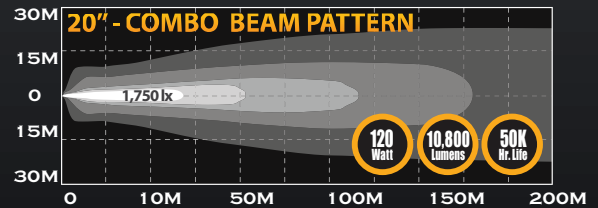

KC HiLITES

C-SERIES LED Light Bars

PHOTOMETRICS

C-SERIES LIGHT BARS

up to **300 Watt**

FEATURES

- Available in 6, 10, 20, 30, 40 and 50-Inch Models
- CREE 3-Watt XBD LEDs
- Combo Beam: 12° Spot & 30° Spread
- 6000K Color Temperature
- 50,000 Hour LED Life
- IP67 Rated Extruded Aluminum Housings with Die-Cast Mounting Brackets
- End Caps with GORE® Vent Membranes for Extreme Resistance to Moisture and Dust
- On-Board Thermal Management
- Operates on 9 to 32 Volts
- Includes Wiring Harness with Waterproof Connectors

DIMENSIONS

KC C-SERIES LIGHT BARS 6" - 50"

Part No.	Model / Description	Beam Pattern	No. of LEDs	Watts	Amps	Lumens	LUX @10M	Dimensions				
								A	B	C	D	E
314	C6 - 6" LED Light Bar	Combo	12	36	2.20	3,240	230	3.40"	3.09"	8.88"	7.38"	4.72"
316	C10 - 10" Amber LED Light Bar	Combo	20	60	3.60	5,400	275	3.40"	3.09"	12.88"	11.38"	4.72"
317	C20 - 20" Amber LED Light Bar	Combo	40	120	8.20	10,800	590	3.40"	3.09"	22.88"	21.38"	4.72"
334	C10 - 10" LED Light Bar	Combo	20	60	3.60	5,400	680	3.40"	3.09"	12.88"	11.38"	4.72"
335	C20 - 20" LED Light Bar	Combo	40	120	8.20	10,800	1,750	3.40"	3.09"	22.88"	21.38"	4.72"
336	C30 - 30" LED Light Bar	Combo	60	180	12.00	16,200	2,050	3.40"	3.09"	32.88"	31.38"	4.72"
337	C40 - 40" LED Light Bar	Combo	80	240	15.90	21,600	2,800	3.40"	3.09"	42.88"	41.38"	4.72"
338	C50 - 50" LED Light Bar	Combo	100	300	19.75	27,000	3,200	3.40"	3.09"	52.88"	51.38"	4.72"