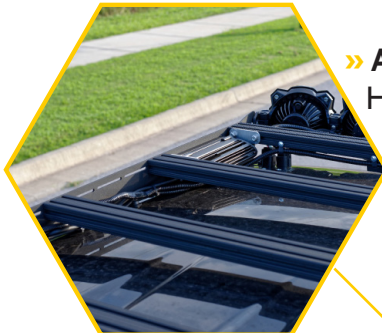

LIGHTING ADVENTURE

SINCE 1970

OVERVIEW KC M-RACKS uses a lightweight all aluminum construction, featuring precision 3D laser cut side rails that contour to your vehicle's roofline. Our modular design features horizontal cross bars with track mounts for endless cargo configurations and easy integration of our signature KC LED Lights.

For Vehicle Specific Details and Specs:
<http://www.kchilites.com/roof-racks.html>

FEATURES:

» **ACCESSORIZE:** Extruded Horizontal Cross Bars with Hardware Track mounts for endless cargo carrying and mounting options

» **LED AREA LIGHTING:** Integrated side mounted 10" C-Series LED Area flood lights deliver tremendous peripheral illumination around your vehicle

» **OVERHEAD LIGHTING:** Seamless front mounted LED Light Bar integration, optimized for easy install and low wind noise. Choose from KC Gravity LED Pro6, C-Series LED, or your preferred light bar brand for a fuss free overhead lighting solution