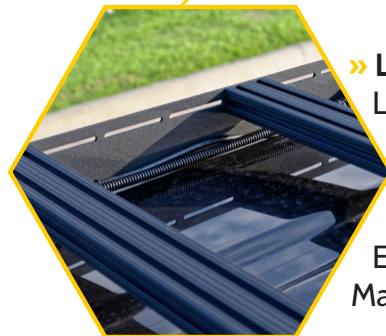

LIGHTING ADVENTURE

SINCE 1970

OVERVIEW KC M-RACKS uses a lightweight all aluminum construction, featuring precision 3D laser cut side rails that contour to your vehicle's roofline. Our modular design features horizontal cross bars with track mounts for endless cargo configurations and easy integration of our signature KC LED Lights.

For Vehicle Specific Details and Specs:
<http://www.kchilites.com/roof-racks.html>

FEATURES:

» **ACCESSORIZE:** Extruded Horizontal Cross Bars with Hardware Track mounts for endless cargo carrying and mounting options

» **LED AREA LIGHTING:** Integrated side mounted 10" C-Series LED Area flood lights deliver tremendous peripheral illumination around your vehicle

» **OVERHEAD LIGHTING:** Seamless front mounted LED Light Bar integration, optimized for easy install and low wind noise. Choose from KC Gravity LED Pro6, C-Series LED, or your preferred light bar brand for a fuss free overhead lighting solution