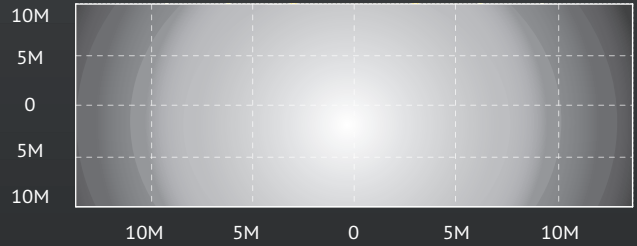

KC HiLITES

LZR SERIES 4" ROUND LED

PHOTOMETRICS

PERFORMANCE

DIMENSIONS

4" Round LED

24
Watt

FEATURES

- Six, 4-Watt CREE XLamp XP-G LEDs
- 24-Watt 6-LED Light Rated at 2,400 Lumens Output
- Driving Beam Pattern
- 5000K Color Temperature
- 4" Round IP68 Rated Sealed Aluminum Die-Cast Housing is Impenetrable to Dust and Submersible Under Water up to 3-Meters
- KC Signature Turbine Heat-Sink Design
- Polycarbonate Lens
- Waterproof Wiring Connector
- Impact & Vibration Resistant
- On-Board Thermal Management
- Protected Against RFI/EMC Interference
- 50,000 Hour Life
- Includes Protective Stone Guard
- Pair Packs include Pre-Terminated Wiring Kit with Waterproof Connectors
- For Off-Road Use Only

KC LZR - 4" ROUND

Pair Pack **Single Light

Part #	Part #	Model/Description	Beam Pattern	# of LED's	Watts	Lumens	Width	Height	Depth
300	1300	4" LZR Round	Driving	6	24	2400	4.00"	4.75"	3.32"

**Note: Single Part Numbers Do Not Include a Wire Harness.