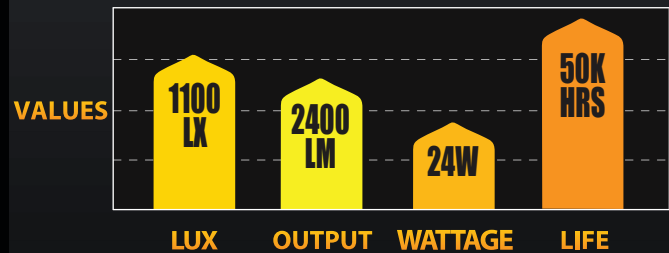

KC HiLITES

LZR SERIES 4" ROUND LED

PHOTOMETRICS

PERFORMANCE

DIMENSIONS

4" Round LED

24
Watt

FEATURES

- Six, 4-Watt CREE XLamp XP-G LEDs
- 24-Watt 6-LED Light Rated at 2,400 Lumens Output
- Driving Beam Pattern
- 5000K Color Temperature
- 4" Round IP68 Rated Sealed Aluminum Die-Cast Housing is Impenetrable to Dust and Submersible Under Water up to 3-Meters
- KC Signature Turbine Heat-Sink Design
- Polycarbonate Lens
- Waterproof Wiring Connector
- Impact & Vibration Resistant
- On-Board Thermal Management
- Protected Against RFI/EMC Interference
- 50,000 Hour Life
- Includes Protective Stone Guard
- Pair Packs include Pre-Terminated Wiring Kit with Waterproof Connectors
- For Off-Road Use Only