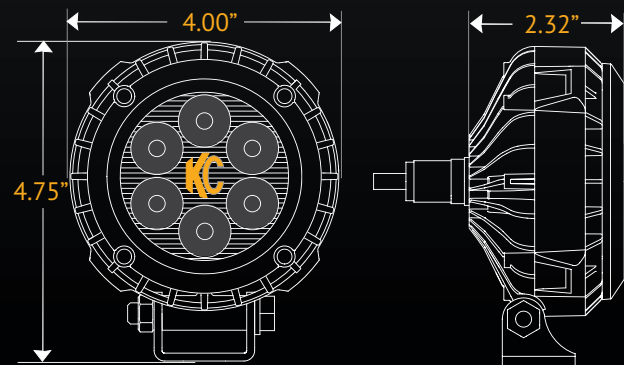

KC HiLITES

LZR SERIES 4" ROUND LED

PHOTOMETRICS

PERFORMANCE

DIMENSIONS

4" Round LED

24
Watt

FEATURES

- Six, 4-Watt CREE XLamp XP-G LEDs
- 24-Watt 6-LED Light Rated at 2,400 Lumens Output
- Driving Beam Pattern
- 5000K Color Temperature
- 4" Round IP68 Rated Sealed Aluminum Die-Cast Housing is Impenetrable to Dust and Submersible Under Water up to 3-Meters
- KC Signature Turbine Heat-Sink Design
- Polycarbonate Lens
- Waterproof Wiring Connector
- Impact & Vibration Resistant
- On-Board Thermal Management
- Protected Against RFI/EMC Interference
- 50,000 Hour Life
- Includes Protective Stone Guard
- Pair Packs include Pre-Terminated Wiring Kit with Waterproof Connectors
- For Off-Road Use Only

KC LZR - 4" ROUND

Pair Pack **Single Light

Part #	Part #	Model/Description	Beam Pattern	# of LED's	Watts	Lumens	Width	Height	Depth
300	1300	4" LZR Round	Driving	6	24	2400	4.00"	4.75"	3.32"

**Note: Single Part Numbers Do Not Include a Wire Harness.