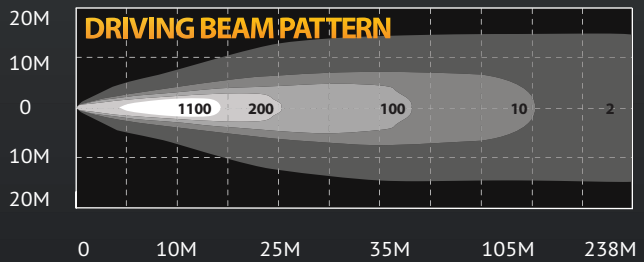

KC HiLITES

LZR SERIES 4" ROUND LED

PHOTOMETRICS

PERFORMANCE

DIMENSIONS

4" Round LED

24
Watt

FEATURES

- Six, 4-Watt CREE XLamp XP-G LEDs
- 24-Watt 6-LED Light Rated at 2,400 Lumens Output
- Driving Beam Pattern
- 5000K Color Temperature
- 4" Round IP68 Rated Sealed Aluminum Die-Cast Housing is Impenetrable to Dust and Submersible Under Water up to 3-Meters
- KC Signature Turbine Heat-Sink Design
- Polycarbonate Lens
- Waterproof Wiring Connector
- Impact & Vibration Resistant
- On-Board Thermal Management
- Protected Against RFI/EMC Interference
- 50,000 Hour Life
- Includes Protective Stone Guard
- Pair Packs include Pre-Terminated Wiring Kit with Waterproof Connectors
- For Off-Road Use Only

KC LZR - 4" ROUND

Pair Pack **Single Light

Part #	Part #	Model/Description	Beam Pattern	# of LED's	Watts	Lumens	Width	Height	Depth
300	1300	4" LZR Round	Driving	6	24	2400	4.00"	4.75"	3.32"

**Note: Single Part Numbers Do Not Include a Wire Harness.