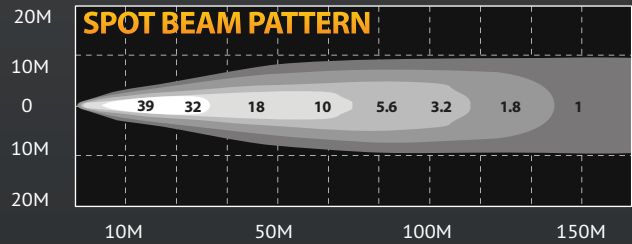

KC HiLITES

APOLLO PRO 6" SPOT BEAM

6" APOLLO PRO SPOT BEAM **100 Watt**

FEATURES

- 100-Watt Halogen Bulb
- 200,000 Candlepower
- Tough 6" Diameter Black Polymax Housing with Integrated Protective Stone Guard
- Precision Formed Polished Reflector
- Tempered Glass Lens
- Flat, Space Efficient Profile
- Two Axis Mount for Easy & Accurate Aiming
- Pair Packs Include Pre-Terminated Relay Wiring Harness with Waterproof Connectors
- For Off-Road Use Only

KC APOLLO PRO SPOT BEAM

Pair Pack	Single Light	Beam						
Part #	Part #	Beam Type/Color	Finish	Wattage/Type	Candlepower	Width	Height	Depth
150	1150	Spot Beam - Clear	Black Polymax	100 Halogen	200,000	6.00"	6.75"	3.5"

PERFORMANCE

DIMENSIONS