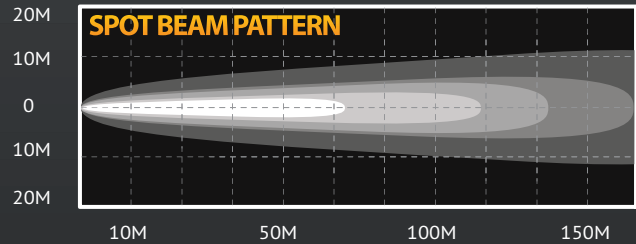

PHOTOMETRICS