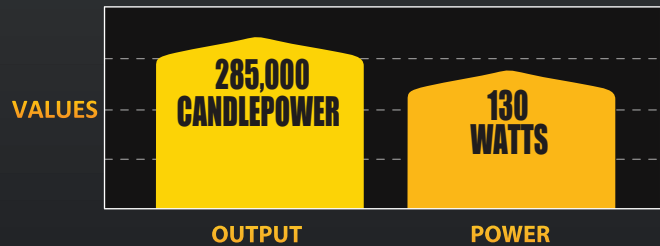

PERFORMANCE