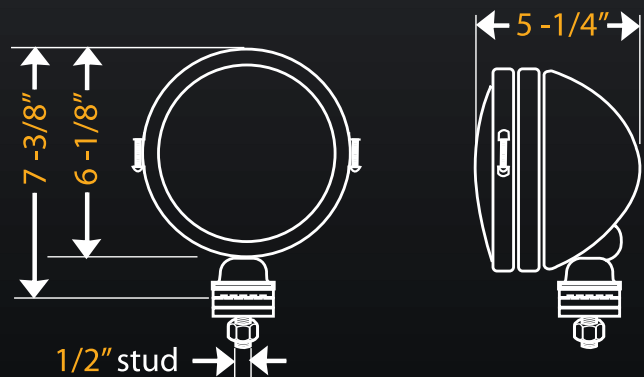

DIMENSIONS

#631 Spot