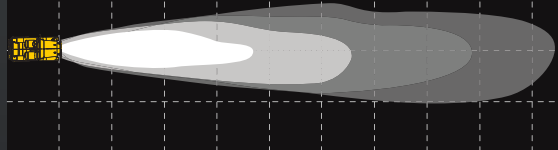

PHOTOMETRICS

DOT/SAE BEAM PATTERN

« **High Beam Features:**
Gravity Reflective Diode (GRD) Technology engineered to direct every lumen to precision reflector optics